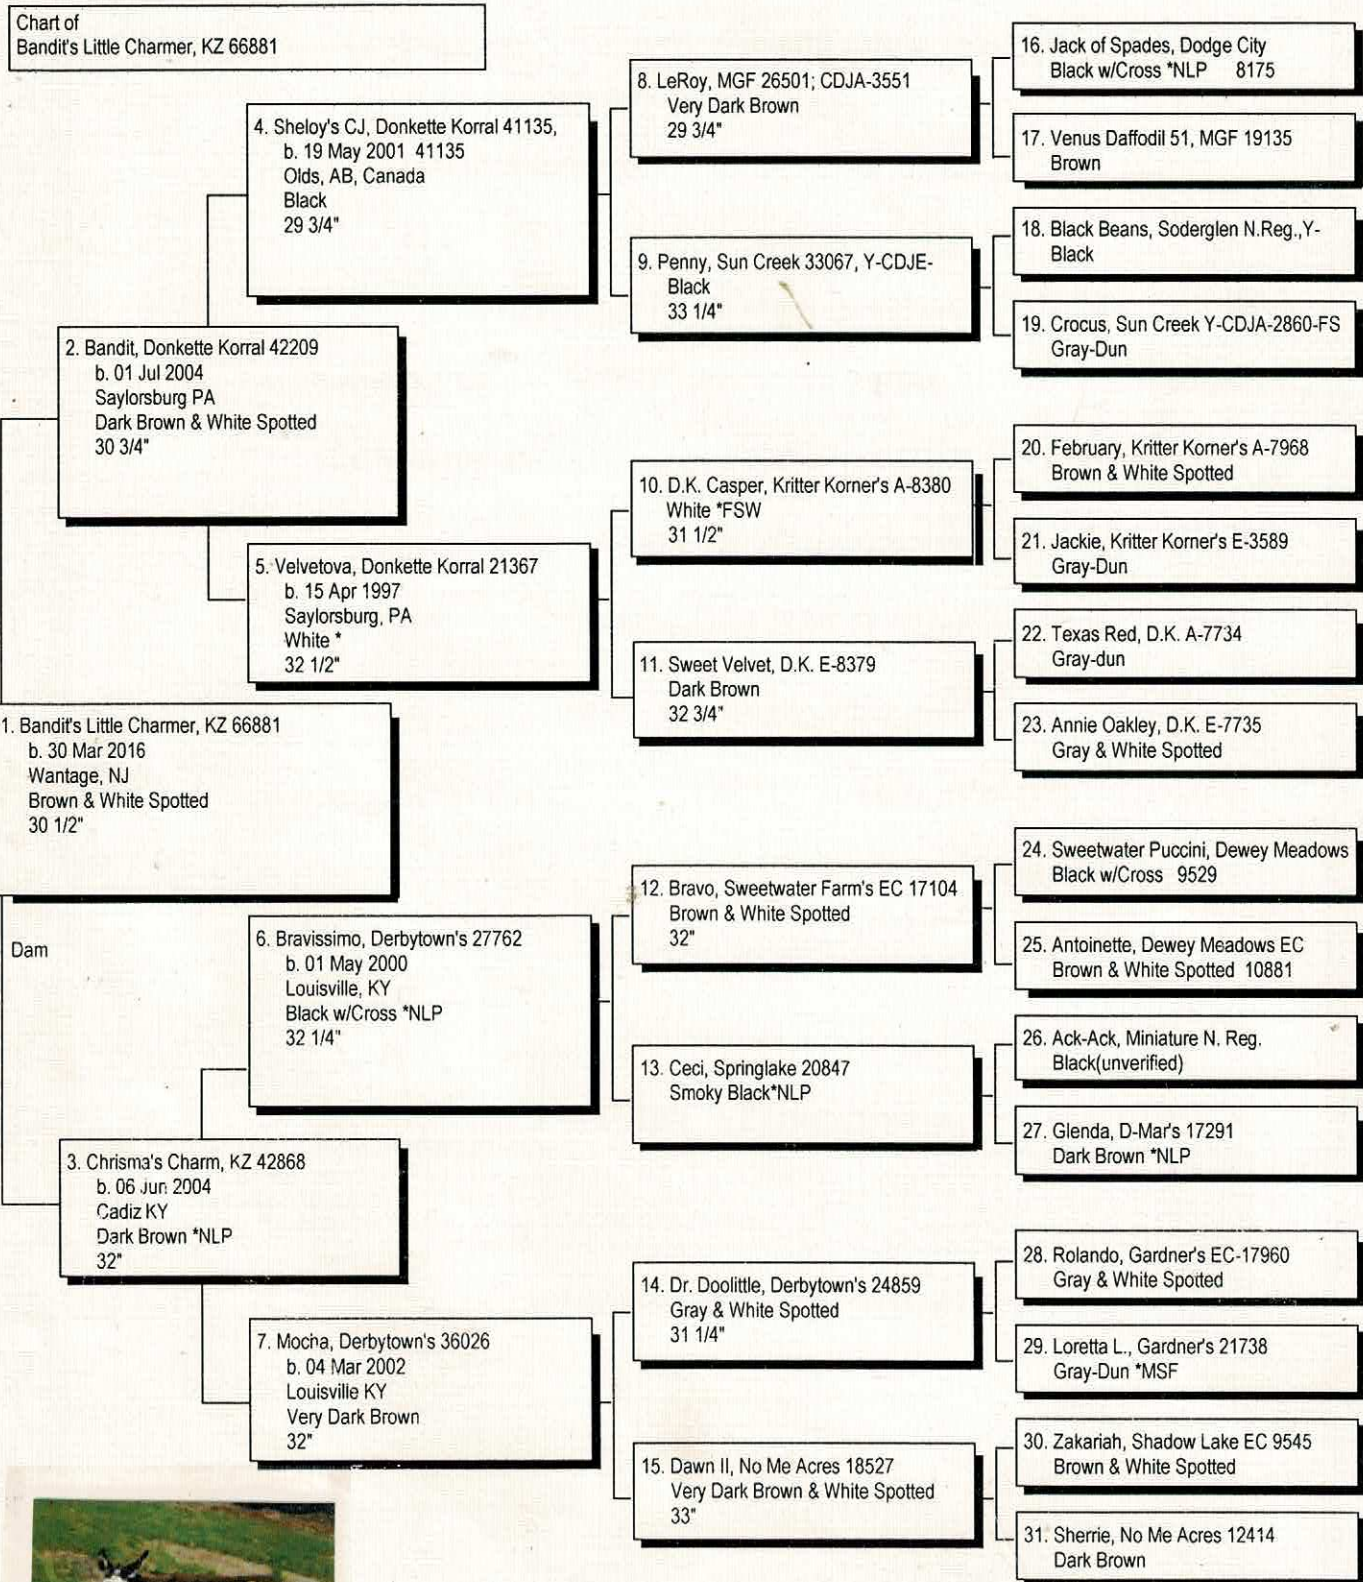

Pedigree

Chart #1

The American Donkey and Mule Society,
 PO Box 1210, Lewisville TX 75067
 www.lovelongears.com/ (972) 219-0781
 The American Donkey and Mule Society is not
 responsible for errors in information submitted to
 the registry.